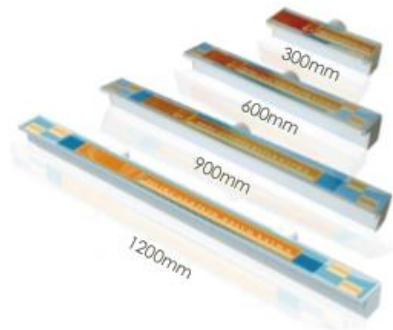

Features

- ✓ Four different lengths: 300 mm, 600 mm, 900 mm and 1200mm.
- ✓ LED strip is powered by external 12V DC, which is safe and reliable.
- ✓ The LEDs can be operated through panel or remote control and 10 lighting patterns are available.
- ✓ Multiple water descents can share the same controller and act in the same pace