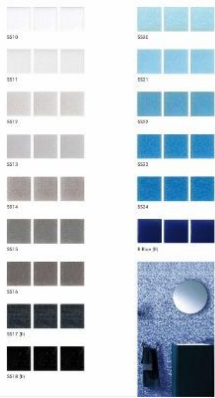

Swimming Pool Tiles